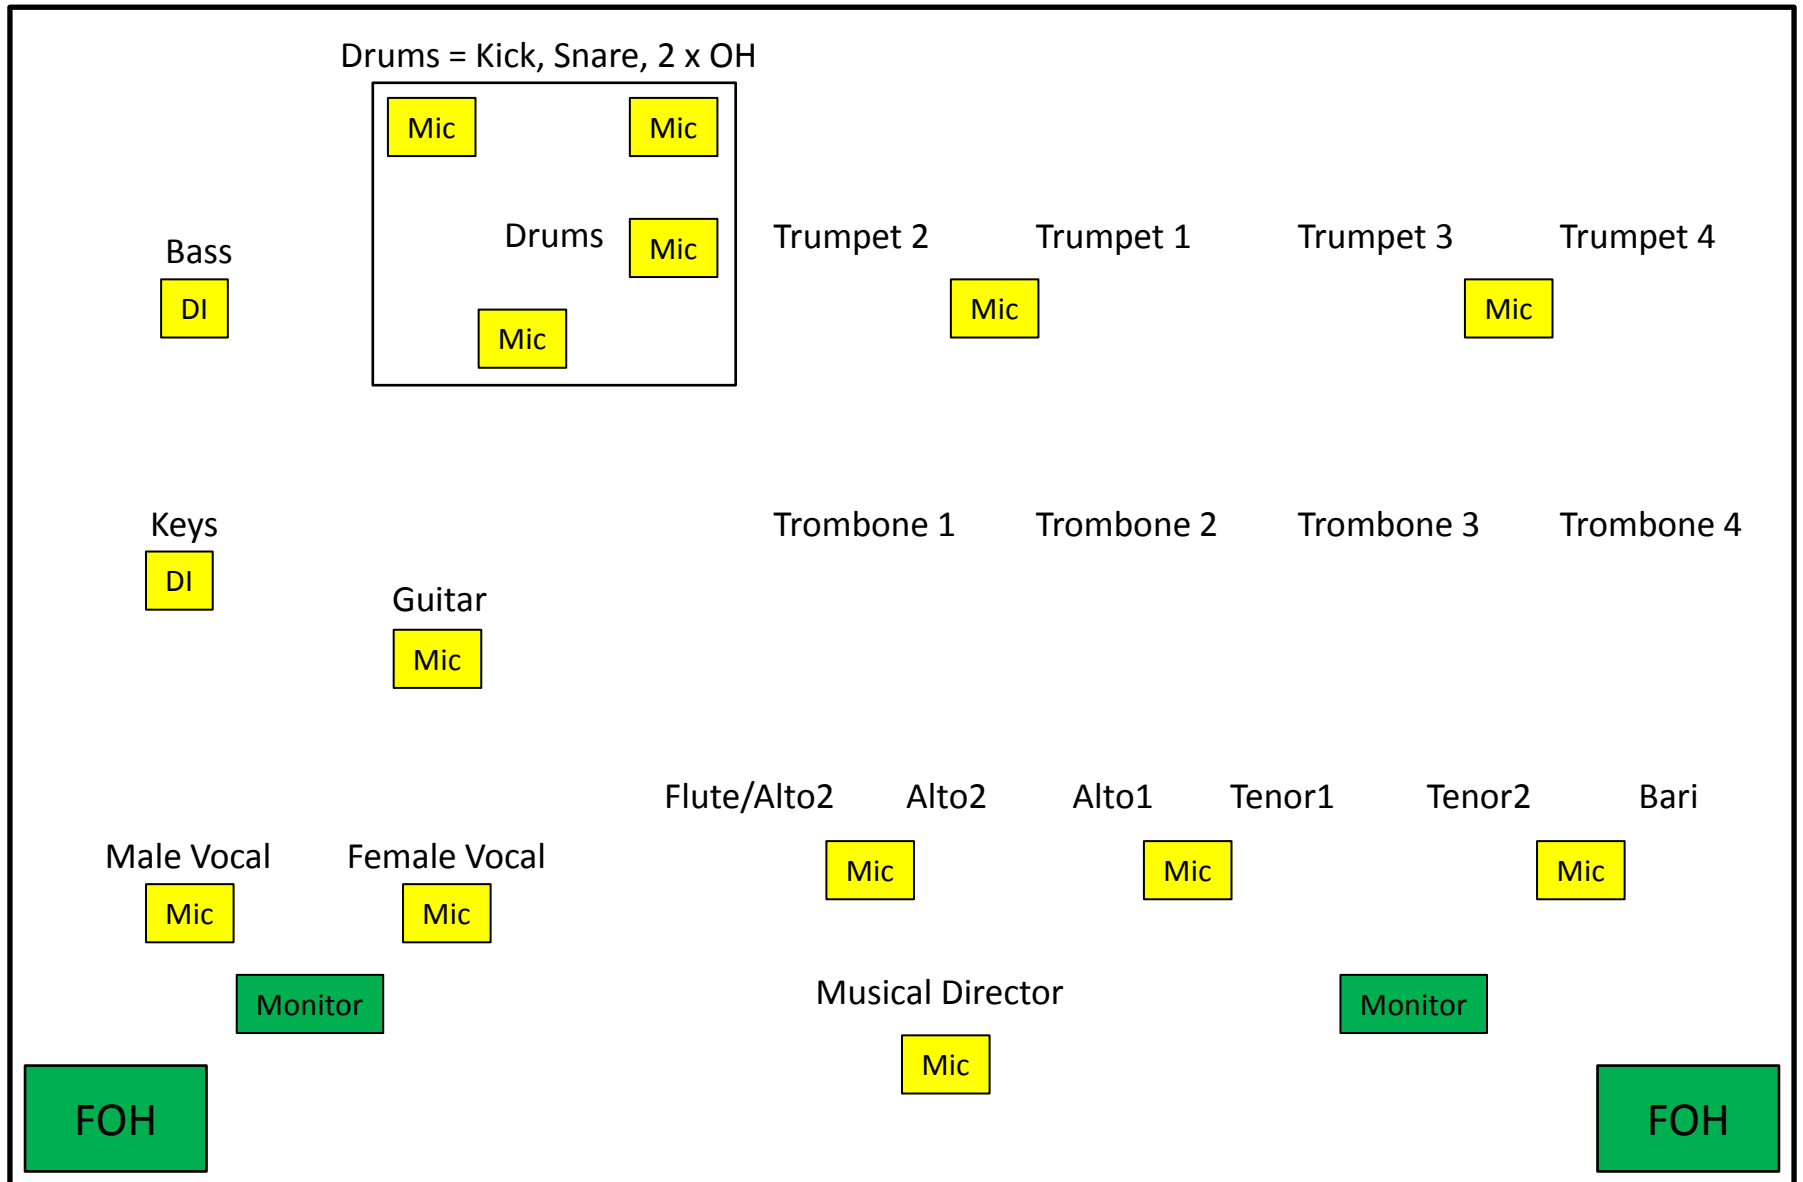

Dr Jazz and the Cheshire Cats – Standard Stage Layout

Front of Stage